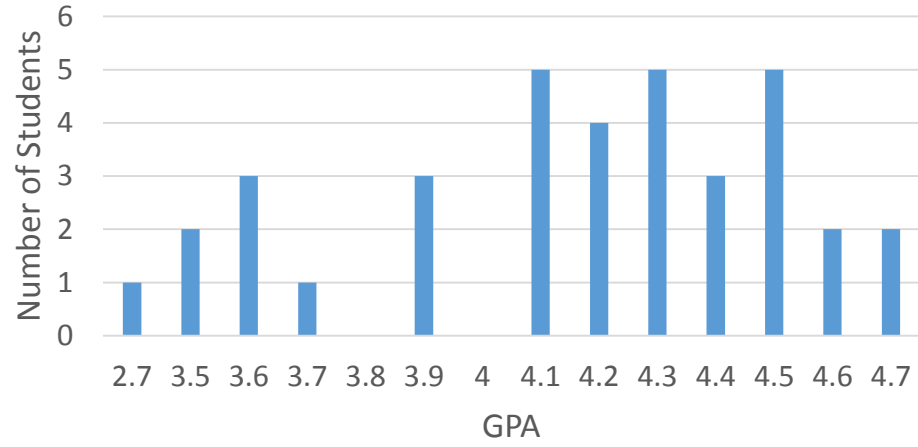

App State - GPA